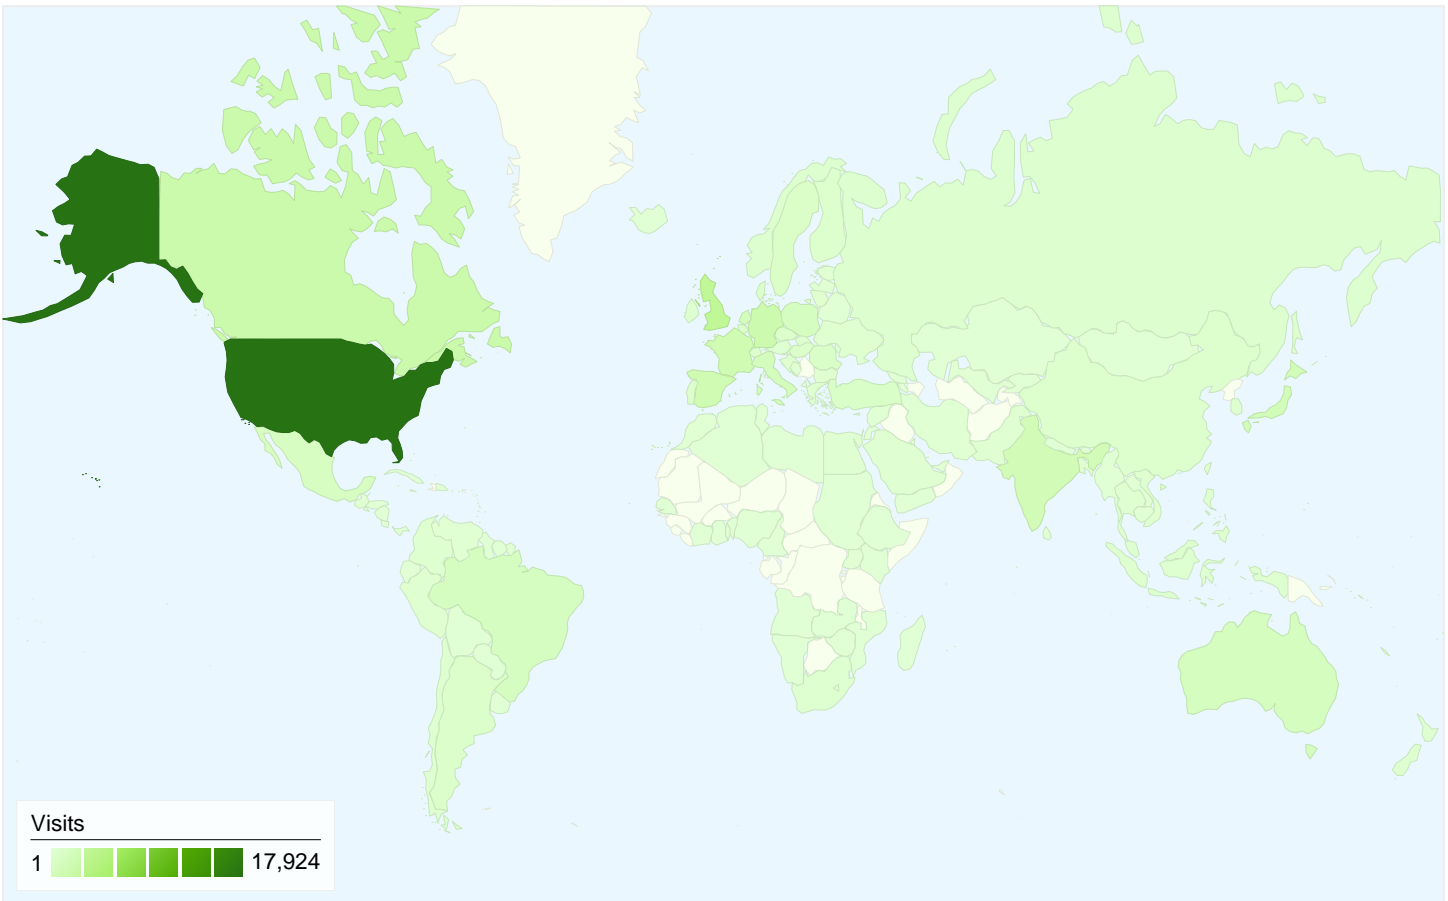

Site Usage

53,029 Visits

84,429 Pageviews

1.59 Pages/Visit

76.59% Bounce Rate

00:01:35 Avg. Time on Site

74.99% % New Visits

Map Overlay world

Visitors Overview

Traffic Sources Overview

53,029 visits came from 166 countries/territories

Site Usage

Visits	Pages/Visit	Avg. Time on Site	% New Visits	Bounce Rate	
53,029 % of Site Total: 100.00%	1.59 Site Avg: 1.59 (0.00%)	00:01:35 Site Avg: 00:01:35 (0.00%)	75.59% Site Avg: 74.99% (0.79%)	76.59% Site Avg: 76.59% (0.00%)	
Country/Territory	Visits	Pages/Visit	Avg. Time on Site	% New Visits	Bounce Rate
United States	17,924	1.68	00:01:43	76.99%	74.01%
United Kingdom	3,246	1.53	00:01:22	79.51%	76.74%
Canada	2,139	1.59	00:01:23	81.07%	75.74%
Germany	2,058	1.58	00:01:15	72.64%	79.01%
Spain	1,819	1.46	00:01:15	81.36%	80.10%
France	1,750	1.49	00:01:07	70.00%	78.69%
India	1,615	1.72	00:02:08	81.30%	74.24%
Japan	1,436	1.39	00:01:00	83.22%	77.86%
Netherlands	1,317	1.58	00:01:25	75.55%	76.31%
Italy	1,223	1.62	00:01:21	75.22%	77.19%

All traffic sources sent a total of 53,029 visits

-  17.80% Direct Traffic
-  71.62% Referring Sites
-  10.58% Search Engines

Top Traffic Sources

Sources	Visits	% visits	Keywords	Visits	% visits
(direct) ((none))	9,441	17.80%	jquery navigation	221	3.94%
cssglobe.com (referral)	6,384	12.04%	flex xml	52	0.93%
google (organic)	5,463	10.30%	state logos	49	0.87%
delicious.com (referral)	2,545	4.80%	build internet	47	0.84%
google.com (referral)	2,444	4.61%	how to use multiple submit	46	0.82%

40,555 people visited this site

53,029 Visits

40,555 Absolute Unique Visitors

84,429 Pageviews

1.59 Average Pageviews

00:01:35 Time on Site

76.59% Bounce Rate

74.99% New Visits