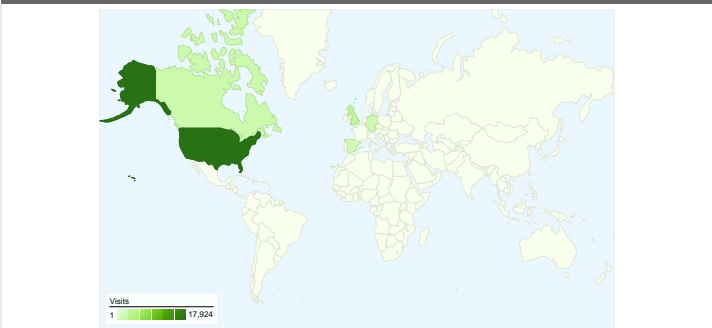

Site Usage

53,029 Visits

84,429 Pageviews

1.59 Pages/Visit

76.59% Bounce Rate

00:01:35 Avg. Time on Site

74.99% % New Visits

Map Overlay world

Visitors Overview

Traffic Sources Overview

53,029 visits came from 166 countries/territories

Site Usage

Visits	Pages/Visit	Avg. Time on Site	% New Visits	Bounce Rate	
53,029 % of Site Total: 100.00%	1.59 Site Avg: 1.59 (0.00%)	00:01:35 Site Avg: 00:01:35 (0.00%)	75.59% Site Avg: 74.99% (0.79%)	76.59% Site Avg: 76.59% (0.00%)	
Country/Territory	Visits	Pages/Visit	Avg. Time on Site	% New Visits	Bounce Rate
United States	17,924	1.68	00:01:43	76.99%	74.01%
United Kingdom	3,246	1.53	00:01:22	79.51%	76.74%
Canada	2,139	1.59	00:01:23	81.07%	75.74%
Germany	2,058	1.58	00:01:15	72.64%	79.01%
Spain	1,819	1.46	00:01:15	81.36%	80.10%
France	1,750	1.49	00:01:07	70.00%	78.69%
India	1,615	1.72	00:02:08	81.30%	74.24%
Japan	1,436	1.39	00:01:00	83.22%	77.86%
Netherlands	1,317	1.58	00:01:25	75.55%	76.31%
Italy	1,223	1.62	00:01:21	75.22%	77.19%

All traffic sources sent a total of 53,029 visits

-  17.80% Direct Traffic
-  71.62% Referring Sites
-  10.58% Search Engines

Top Traffic Sources

Sources	Visits	% visits	Keywords	Visits	% visits
(direct) ((none))	9,441	17.80%	jquery navigation	221	3.94%
cssglobe.com (referral)	6,384	12.04%	flex xml	52	0.93%
google (organic)	5,463	10.30%	state logos	49	0.87%
delicious.com (referral)	2,545	4.80%	build internet	47	0.84%
google.com (referral)	2,444	4.61%	how to use multiple submit	46	0.82%

40,555 people visited this site

53,029 Visits

40,555 Absolute Unique Visitors

84,429 Pageviews

1.59 Average Pageviews

00:01:35 Time on Site

76.59% Bounce Rate

74.99% New Visits