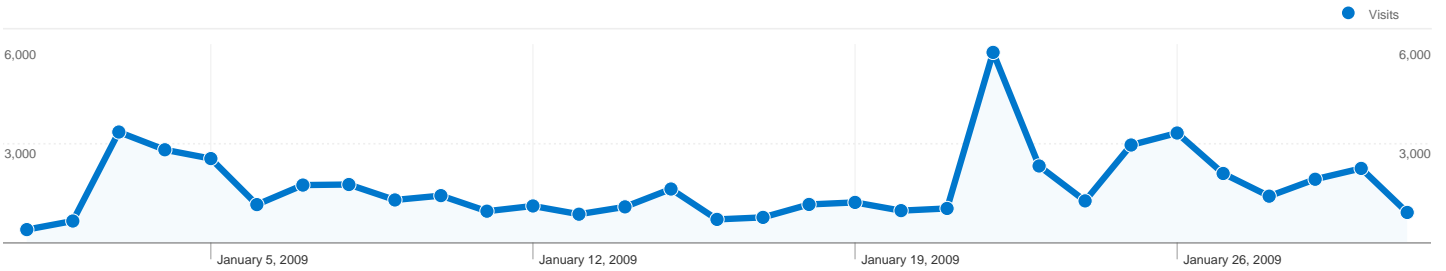

Visitors Overview

Traffic Sources Overview

53,029 visits came from 166 countries/territories

Site Usage

Visits	Pages/Visit	Avg. Time on Site	% New Visits	Bounce Rate	
53,029 % of Site Total: 100.00%	1.59 Site Avg: 1.59 (0.00%)	00:01:35 Site Avg: 00:01:35 (0.00%)	75.59% Site Avg: 74.99% (0.79%)	76.59% Site Avg: 76.59% (0.00%)	
Country/Territory	Visits	Pages/Visit	Avg. Time on Site	% New Visits	Bounce Rate
United States	17,924	1.68	00:01:43	76.99%	74.01%
United Kingdom	3,246	1.53	00:01:22	79.51%	76.74%
Canada	2,139	1.59	00:01:23	81.07%	75.74%
Germany	2,058	1.58	00:01:15	72.64%	79.01%
Spain	1,819	1.46	00:01:15	81.36%	80.10%
France	1,750	1.49	00:01:07	70.00%	78.69%
India	1,615	1.72	00:02:08	81.30%	74.24%
Japan	1,436	1.39	00:01:00	83.22%	77.86%
Netherlands	1,317	1.58	00:01:25	75.55%	76.31%
Italy	1,223	1.62	00:01:21	75.22%	77.19%

Pages on this site were viewed a total of 84,429 times

84,429 Pageviews

70,532 Unique Views

76.59% Bounce Rate

Top Content

Pages	Pageviews	% Pageviews
/2009/01/8-sites-with-excellent-jquery-navigation/	16,033	18.99%
/2009/01/how-to-make-a-smooth-animated-menu-with-jquery/	12,263	14.52%
/2009/01/changing-form-input-styles-on-focus-with-jquery/	5,453	6.46%
/	5,070	6.01%
/2008/12/branding-the-united-states-the-50-state-tourism-logos/	3,697	4.38%

All traffic sources sent a total of 53,029 visits

-  17.80% Direct Traffic
-  71.62% Referring Sites
-  10.58% Search Engines

Top Traffic Sources

Sources	Visits	% visits	Keywords	Visits	% visits
(direct) ((none))	9,441	17.80%	jquery navigation	221	3.94%
cssglobe.com (referral)	6,384	12.04%	flex xml	52	0.93%
google (organic)	5,463	10.30%	state logos	49	0.87%
delicious.com (referral)	2,545	4.80%	build internet	47	0.84%
google.com (referral)	2,444	4.61%	how to use multiple submit	46	0.82%

40,555 people visited this site

53,029 Visits

40,555 Absolute Unique Visitors

84,429 Pageviews

1.59 Average Pageviews

00:01:35 Time on Site

76.59% Bounce Rate

74.99% New Visits