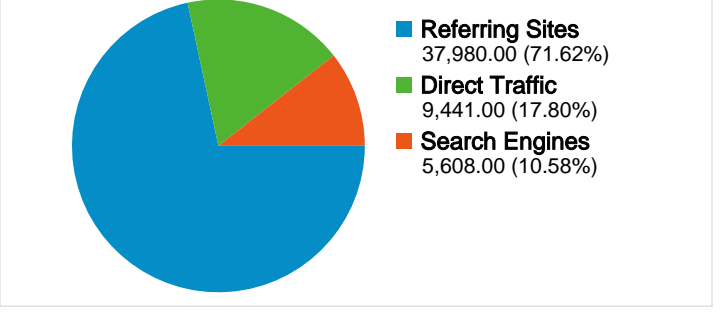

Site Usage

53,029 Visits

84,429 Pageviews

1.59 Pages/Visit

76.59% Bounce Rate

00:01:35 Avg. Time on Site

74.99% % New Visits

Map Overlay world

Visitors Overview

Traffic Sources Overview

53,029 visits came from 166 countries/territories

Site Usage

Visits	Pages/Visit	Avg. Time on Site	% New Visits	Bounce Rate	
53,029 % of Site Total: 100.00%	1.59 Site Avg: 1.59 (0.00%)	00:01:35 Site Avg: 00:01:35 (0.00%)	75.59% Site Avg: 74.99% (0.79%)	76.59% Site Avg: 76.59% (0.00%)	
Country/Territory	Visits	Pages/Visit	Avg. Time on Site	% New Visits	Bounce Rate
United States	17,924	1.68	00:01:43	76.99%	74.01%
United Kingdom	3,246	1.53	00:01:22	79.51%	76.74%
Canada	2,139	1.59	00:01:23	81.07%	75.74%
Germany	2,058	1.58	00:01:15	72.64%	79.01%
Spain	1,819	1.46	00:01:15	81.36%	80.10%
France	1,750	1.49	00:01:07	70.00%	78.69%
India	1,615	1.72	00:02:08	81.30%	74.24%
Japan	1,436	1.39	00:01:00	83.22%	77.86%
Netherlands	1,317	1.58	00:01:25	75.55%	76.31%
Italy	1,223	1.62	00:01:21	75.22%	77.19%

All traffic sources sent a total of 53,029 visits

-  17.80% Direct Traffic
-  71.62% Referring Sites
-  10.58% Search Engines

Top Traffic Sources

Sources	Visits	% visits	Keywords	Visits	% visits
(direct) ((none))	9,441	17.80%	jquery navigation	221	3.94%
cssglobe.com (referral)	6,384	12.04%	flex xml	52	0.93%
google (organic)	5,463	10.30%	state logos	49	0.87%
delicious.com (referral)	2,545	4.80%	build internet	47	0.84%
google.com (referral)	2,444	4.61%	how to use multiple submit	46	0.82%

40,555 people visited this site

53,029 Visits

40,555 Absolute Unique Visitors

84,429 Pageviews

1.59 Average Pageviews

00:01:35 Time on Site

76.59% Bounce Rate

74.99% New Visits