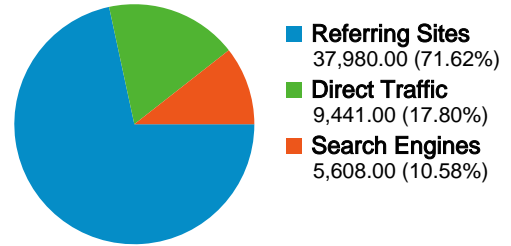

Visitors Overview

Traffic Sources Overview

53,029 visits came from 166 countries/territories

Site Usage

Visits	Pages/Visit	Avg. Time on Site	% New Visits	Bounce Rate	
53,029 % of Site Total: 100.00%	1.59 Site Avg: 1.59 (0.00%)	00:01:35 Site Avg: 00:01:35 (0.00%)	75.59% Site Avg: 74.99% (0.79%)	76.59% Site Avg: 76.59% (0.00%)	
Country/Territory	Visits	Pages/Visit	Avg. Time on Site	% New Visits	Bounce Rate
United States	17,924	1.68	00:01:43	76.99%	74.01%
United Kingdom	3,246	1.53	00:01:22	79.51%	76.74%
Canada	2,139	1.59	00:01:23	81.07%	75.74%
Germany	2,058	1.58	00:01:15	72.64%	79.01%
Spain	1,819	1.46	00:01:15	81.36%	80.10%
France	1,750	1.49	00:01:07	70.00%	78.69%
India	1,615	1.72	00:02:08	81.30%	74.24%
Japan	1,436	1.39	00:01:00	83.22%	77.86%
Netherlands	1,317	1.58	00:01:25	75.55%	76.31%
Italy	1,223	1.62	00:01:21	75.22%	77.19%

Pages on this site were viewed a total of 84,429 times

84,429 Pageviews

70,532 Unique Views

76.59% Bounce Rate

Top Content

Pages	Pageviews	% Pageviews
/2009/01/8-sites-with-excellent-jquery-navigation/	16,033	18.99%
/2009/01/how-to-make-a-smooth-animated-menu-with-jquery/	12,263	14.52%
/2009/01/changing-form-input-styles-on-focus-with-jquery/	5,453	6.46%
/	5,070	6.01%
/2008/12/branding-the-united-states-the-50-state-tourism-logos/	3,697	4.38%

All traffic sources sent a total of 53,029 visits

-  17.80% Direct Traffic
-  71.62% Referring Sites
-  10.58% Search Engines

Top Traffic Sources

Sources	Visits	% visits	Keywords	Visits	% visits
(direct) ((none))	9,441	17.80%	jquery navigation	221	3.94%
cssglobe.com (referral)	6,384	12.04%	flex xml	52	0.93%
google (organic)	5,463	10.30%	state logos	49	0.87%
delicious.com (referral)	2,545	4.80%	build internet	47	0.84%
google.com (referral)	2,444	4.61%	how to use multiple submit	46	0.82%

40,555 people visited this site

53,029 Visits

40,555 Absolute Unique Visitors

84,429 Pageviews

1.59 Average Pageviews

00:01:35 Time on Site

76.59% Bounce Rate

74.99% New Visits