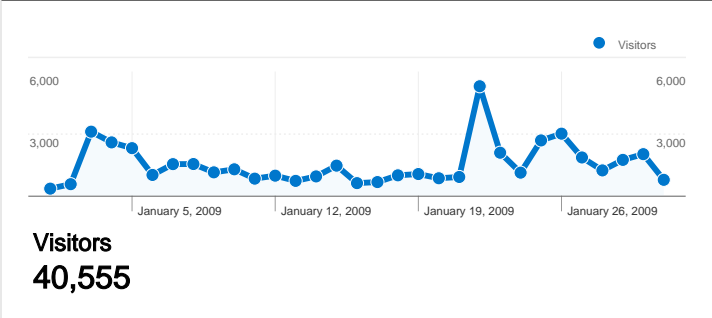

Site Usage

53,029 Visits

84,429 Pageviews

1.59 Pages/Visit

76.59% Bounce Rate

00:01:35 Avg. Time on Site

74.99% % New Visits

Map Overlay world

Visitors Overview

Traffic Sources Overview

53,029 visits came from 166 countries/territories

Site Usage

Visits	Pages/Visit	Avg. Time on Site	% New Visits	Bounce Rate	
53,029 % of Site Total: 100.00%	1.59 Site Avg: 1.59 (0.00%)	00:01:35 Site Avg: 00:01:35 (0.00%)	75.59% Site Avg: 74.99% (0.79%)	76.59% Site Avg: 76.59% (0.00%)	
Country/Territory	Visits	Pages/Visit	Avg. Time on Site	% New Visits	Bounce Rate
United States	17,924	1.68	00:01:43	76.99%	74.01%
United Kingdom	3,246	1.53	00:01:22	79.51%	76.74%
Canada	2,139	1.59	00:01:23	81.07%	75.74%
Germany	2,058	1.58	00:01:15	72.64%	79.01%
Spain	1,819	1.46	00:01:15	81.36%	80.10%
France	1,750	1.49	00:01:07	70.00%	78.69%
India	1,615	1.72	00:02:08	81.30%	74.24%
Japan	1,436	1.39	00:01:00	83.22%	77.86%
Netherlands	1,317	1.58	00:01:25	75.55%	76.31%
Italy	1,223	1.62	00:01:21	75.22%	77.19%

All traffic sources sent a total of 53,029 visits

-  17.80% Direct Traffic
-  71.62% Referring Sites
-  10.58% Search Engines

Top Traffic Sources

Sources	Visits	% visits	Keywords	Visits	% visits
(direct) ((none))	9,441	17.80%	jquery navigation	221	3.94%
cssglobe.com (referral)	6,384	12.04%	flex xml	52	0.93%
google (organic)	5,463	10.30%	state logos	49	0.87%
delicious.com (referral)	2,545	4.80%	build internet	47	0.84%
google.com (referral)	2,444	4.61%	how to use multiple submit	46	0.82%

40,555 people visited this site

53,029 Visits

40,555 Absolute Unique Visitors

84,429 Pageviews

1.59 Average Pageviews

00:01:35 Time on Site

76.59% Bounce Rate

74.99% New Visits