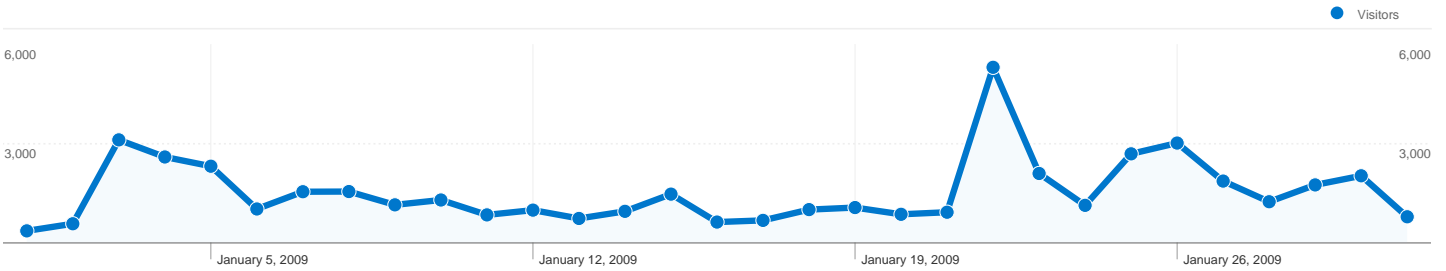

Visitors Overview

Traffic Sources Overview

53,029 visits came from 166 countries/territories

Site Usage

Visits	Pages/Visit	Avg. Time on Site	% New Visits	Bounce Rate	
53,029 % of Site Total: 100.00%	1.59 Site Avg: 1.59 (0.00%)	00:01:35 Site Avg: 00:01:35 (0.00%)	75.59% Site Avg: 74.99% (0.79%)	76.59% Site Avg: 76.59% (0.00%)	
Country/Territory	Visits	Pages/Visit	Avg. Time on Site	% New Visits	Bounce Rate
United States	17,924	1.68	00:01:43	76.99%	74.01%
United Kingdom	3,246	1.53	00:01:22	79.51%	76.74%
Canada	2,139	1.59	00:01:23	81.07%	75.74%
Germany	2,058	1.58	00:01:15	72.64%	79.01%
Spain	1,819	1.46	00:01:15	81.36%	80.10%
France	1,750	1.49	00:01:07	70.00%	78.69%
India	1,615	1.72	00:02:08	81.30%	74.24%
Japan	1,436	1.39	00:01:00	83.22%	77.86%
Netherlands	1,317	1.58	00:01:25	75.55%	76.31%
Italy	1,223	1.62	00:01:21	75.22%	77.19%

Pages on this site were viewed a total of 84,429 times

84,429 Pageviews

70,532 Unique Views

76.59% Bounce Rate

Top Content

Pages	Pageviews	% Pageviews
/2009/01/8-sites-with-excellent-jquery-navigation/	16,033	18.99%
/2009/01/how-to-make-a-smooth-animated-menu-with-jquery/	12,263	14.52%
/2009/01/changing-form-input-styles-on-focus-with-jquery/	5,453	6.46%
/	5,070	6.01%
/2008/12/branding-the-united-states-the-50-state-tourism-logos/	3,697	4.38%

All traffic sources sent a total of 53,029 visits

-  17.80% Direct Traffic
-  71.62% Referring Sites
-  10.58% Search Engines

Top Traffic Sources

Sources	Visits	% visits	Keywords	Visits	% visits
(direct) ((none))	9,441	17.80%	jquery navigation	221	3.94%
cssglobe.com (referral)	6,384	12.04%	flex xml	52	0.93%
google (organic)	5,463	10.30%	state logos	49	0.87%
delicious.com (referral)	2,545	4.80%	build internet	47	0.84%
google.com (referral)	2,444	4.61%	how to use multiple submit	46	0.82%

40,555 people visited this site

53,029 Visits

40,555 Absolute Unique Visitors

84,429 Pageviews

1.59 Average Pageviews

00:01:35 Time on Site

76.59% Bounce Rate

74.99% New Visits