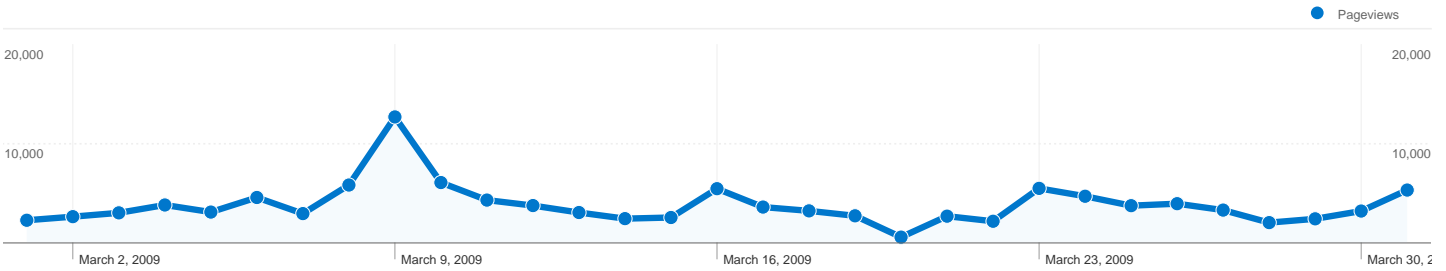

Site Usage

71,430 Visits

75.27% Bounce Rate

118,012 Pageviews

00:01:32 Avg. Time on Site

1.65 Pages/Visit

73.28% % New Visits

Map Overlay world

Visitors Overview

Visitors
54,632

Traffic Sources Overview

71,430 visits came from 169 countries/territories

Site Usage

Visits	Pages/Visit	Avg. Time on Site	% New Visits	Bounce Rate	
71,430 % of Site Total: 100.00%	1.65 Site Avg: 1.65 (0.00%)	00:01:32 Site Avg: 00:01:32 (0.00%)	73.85% Site Avg: 73.28% (0.77%)	75.27% Site Avg: 75.27% (0.00%)	
Country/Territory	Visits	Pages/Visit	Avg. Time on Site	% New Visits	Bounce Rate
United States	22,098	1.69	00:01:28	76.15%	75.01%
United Kingdom	4,940	1.63	00:01:28	73.30%	75.53%
Germany	3,731	1.66	00:01:20	70.25%	75.02%
Canada	3,061	1.60	00:01:10	78.70%	74.45%
India	2,446	1.62	00:02:13	80.83%	76.04%
France	2,322	1.84	00:01:45	74.76%	72.05%
Japan	2,157	1.31	00:00:48	78.91%	81.73%
Netherlands	2,135	1.74	00:01:41	70.91%	71.94%
Brazil	1,795	1.52	00:01:36	70.19%	77.94%
Poland	1,734	1.59	00:01:25	65.80%	75.95%

Pages on this site were viewed a total of 118,012 times

118,012 Pageviews

99,643 Unique Views

75.27% Bounce Rate

AdSense Performance

81,369 AdSense Page Impressions

\$37.40 AdSense Revenue

220,386 AdSense Unit Impressions

54,632 people visited this site

 **71,430 Visits**

 **54,632 Absolute Unique Visitors**

 **118,012 Pageviews**

 **1.65 Average Pageviews**

 **00:01:32 Time on Site**

 **75.27% Bounce Rate**

 **73.28% New Visits**