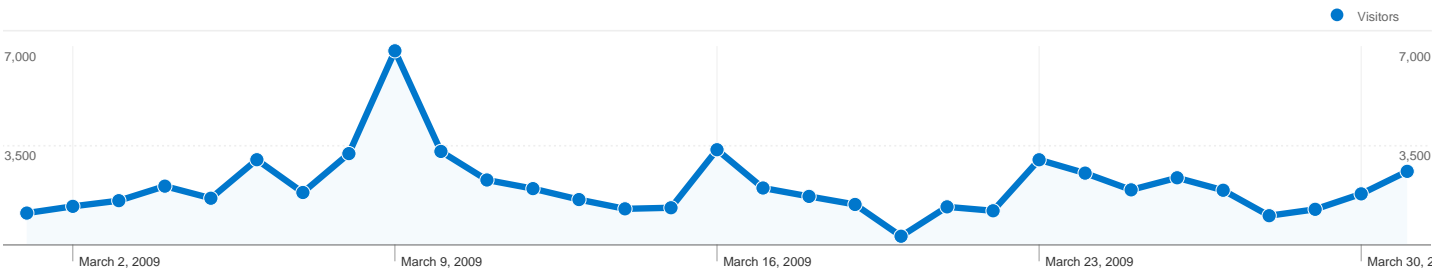

Visitors Overview

Visitors
54,632

Traffic Sources Overview

71,430 visits came from 169 countries/territories

Site Usage

Visits	Pages/Visit	Avg. Time on Site	% New Visits	Bounce Rate	
71,430 % of Site Total: 100.00%	1.65 Site Avg: 1.65 (0.00%)	00:01:32 Site Avg: 00:01:32 (0.00%)	73.85% Site Avg: 73.28% (0.77%)	75.27% Site Avg: 75.27% (0.00%)	
Country/Territory	Visits	Pages/Visit	Avg. Time on Site	% New Visits	Bounce Rate
United States	22,098	1.69	00:01:28	76.15%	75.01%
United Kingdom	4,940	1.63	00:01:28	73.30%	75.53%
Germany	3,731	1.66	00:01:20	70.25%	75.02%
Canada	3,061	1.60	00:01:10	78.70%	74.45%
India	2,446	1.62	00:02:13	80.83%	76.04%
France	2,322	1.84	00:01:45	74.76%	72.05%
Japan	2,157	1.31	00:00:48	78.91%	81.73%
Netherlands	2,135	1.74	00:01:41	70.91%	71.94%
Brazil	1,795	1.52	00:01:36	70.19%	77.94%
Poland	1,734	1.59	00:01:25	65.80%	75.95%

Pages on this site were viewed a total of 118,012 times

118,012 Pageviews

99,643 Unique Views

75.27% Bounce Rate

AdSense Performance

81,369 AdSense Page Impressions

\$37.40 AdSense Revenue

220,386 AdSense Unit Impressions

All traffic sources sent a total of 71,430 visits

 19.19% Direct Traffic

 62.31% Referring Sites

 18.49% Search Engines

- **Referring Sites**
44,510.00 (62.31%)
- **Direct Traffic**
13,710.00 (19.19%)
- **Search Engines**
13,210.00 (18.49%)

54,632 people visited this site

 **71,430 Visits**

 **54,632 Absolute Unique Visitors**

 **118,012 Pageviews**

 **1.65 Average Pageviews**

 **00:01:32 Time on Site**

 **75.27% Bounce Rate**

 **73.28% New Visits**