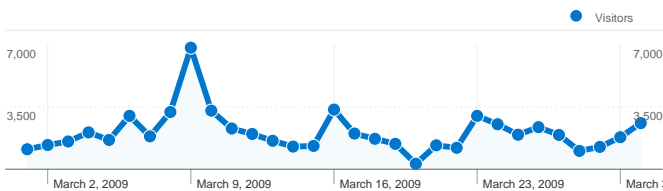

Site Usage

71,430 Visits

75.27% Bounce Rate

118,012 Pageviews

00:01:32 Avg. Time on Site

1.65 Pages/Visit

73.28% % New Visits

Map Overlay world

Visitors Overview

Visitors
54,632

Traffic Sources Overview

71,430 visits came from 169 countries/territories

Site Usage

Visits	Pages/Visit	Avg. Time on Site	% New Visits	Bounce Rate	
71,430 % of Site Total: 100.00%	1.65 Site Avg: 1.65 (0.00%)	00:01:32 Site Avg: 00:01:32 (0.00%)	73.85% Site Avg: 73.28% (0.77%)	75.27% Site Avg: 75.27% (0.00%)	
Country/Territory	Visits	Pages/Visit	Avg. Time on Site	% New Visits	Bounce Rate
United States	22,098	1.69	00:01:28	76.15%	75.01%
United Kingdom	4,940	1.63	00:01:28	73.30%	75.53%
Germany	3,731	1.66	00:01:20	70.25%	75.02%
Canada	3,061	1.60	00:01:10	78.70%	74.45%
India	2,446	1.62	00:02:13	80.83%	76.04%
France	2,322	1.84	00:01:45	74.76%	72.05%
Japan	2,157	1.31	00:00:48	78.91%	81.73%
Netherlands	2,135	1.74	00:01:41	70.91%	71.94%
Brazil	1,795	1.52	00:01:36	70.19%	77.94%
Poland	1,734	1.59	00:01:25	65.80%	75.95%

Pages on this site were viewed a total of 118,012 times

118,012 Pageviews

99,643 Unique Views

75.27% Bounce Rate

AdSense Performance

81,369 AdSense Page Impressions

\$37.40 AdSense Revenue

220,386 AdSense Unit Impressions

54,632 people visited this site

 **71,430 Visits**

 **54,632 Absolute Unique Visitors**

 **118,012 Pageviews**

 **1.65 Average Pageviews**

 **00:01:32 Time on Site**

 **75.27% Bounce Rate**

 **73.28% New Visits**