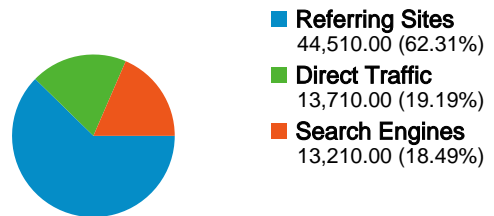

Visitors Overview

Visitors
54,632

Traffic Sources Overview

71,430 visits came from 169 countries/territories

Site Usage

Visits	Pages/Visit	Avg. Time on Site	% New Visits	Bounce Rate	
71,430 % of Site Total: 100.00%	1.65 Site Avg: 1.65 (0.00%)	00:01:32 Site Avg: 00:01:32 (0.00%)	73.85% Site Avg: 73.28% (0.77%)	75.27% Site Avg: 75.27% (0.00%)	
Country/Territory	Visits	Pages/Visit	Avg. Time on Site	% New Visits	Bounce Rate
United States	22,098	1.69	00:01:28	76.15%	75.01%
United Kingdom	4,940	1.63	00:01:28	73.30%	75.53%
Germany	3,731	1.66	00:01:20	70.25%	75.02%
Canada	3,061	1.60	00:01:10	78.70%	74.45%
India	2,446	1.62	00:02:13	80.83%	76.04%
France	2,322	1.84	00:01:45	74.76%	72.05%
Japan	2,157	1.31	00:00:48	78.91%	81.73%
Netherlands	2,135	1.74	00:01:41	70.91%	71.94%
Brazil	1,795	1.52	00:01:36	70.19%	77.94%
Poland	1,734	1.59	00:01:25	65.80%	75.95%

All traffic sources sent a total of 71,430 visits

 19.19% Direct Traffic

 62.31% Referring Sites

 18.49% Search Engines

- **Referring Sites**
44,510.00 (62.31%)
- **Direct Traffic**
13,710.00 (19.19%)
- **Search Engines**
13,210.00 (18.49%)

Top Traffic Sources

Sources	Visits	% visits	Keywords	Visits	% visits
(direct) ((none))	13,710	19.19%	jquery navigation	290	2.20%
google (organic)	12,947	18.13%	jquery slideshow	218	1.65%
smashingmagazine.com	9,327	13.06%	flex xml	120	0.91%
stumbleupon.com (referral)	3,782	5.29%	slideshow jquery	85	0.64%
good-tutorials.com (referral)	3,417	4.78%	animated menu tutorial	61	0.46%

54,632 people visited this site

 **71,430 Visits**

 **54,632 Absolute Unique Visitors**

 **118,012 Pageviews**

 **1.65 Average Pageviews**

 **00:01:32 Time on Site**

 **75.27% Bounce Rate**

 **73.28% New Visits**