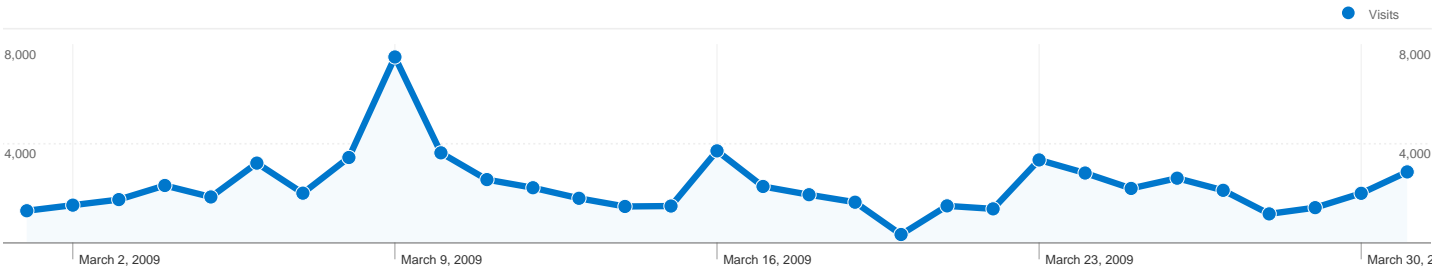

All traffic sources sent a total of 71,430 visits

19.19% Direct Traffic

62.31% Referring Sites

18.49% Search Engines

- **Referring Sites**
  44,510.00 (62.31%)
- **Direct Traffic**
  13,710.00 (19.19%)
- **Search Engines**
  13,210.00 (18.49%)

Top Traffic Sources

Sources	Visits	% visits	Keywords	Visits	% visits
(direct) ((none))	13,710	19.19%	jquery navigation	290	2.20%
google (organic)	12,947	18.13%	jquery slideshow	218	1.65%
smashingmagazine.com	9,327	13.06%	flex xml	120	0.91%
stumbleupon.com (referral)	3,782	5.29%	slideshow jquery	85	0.64%
good-tutorials.com (referral)	3,417	4.78%	animated menu tutorial	61	0.46%