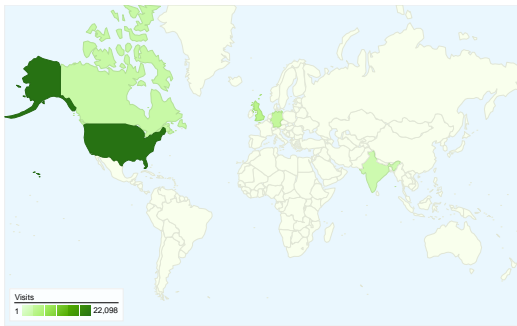

Site Usage

71,430 Visits

75.27% Bounce Rate

118,012 Pageviews

00:01:32 Avg. Time on Site

1.65 Pages/Visit

73.28% % New Visits

Map Overlay world

Visitors Overview

Visitors
54,632

Traffic Sources Overview

71,430 visits came from 169 countries/territories

Site Usage

Visits	Pages/Visit	Avg. Time on Site	% New Visits	Bounce Rate	
71,430 % of Site Total: 100.00%	1.65 Site Avg: 1.65 (0.00%)	00:01:32 Site Avg: 00:01:32 (0.00%)	73.85% Site Avg: 73.28% (0.77%)	75.27% Site Avg: 75.27% (0.00%)	
Country/Territory	Visits	Pages/Visit	Avg. Time on Site	% New Visits	Bounce Rate
United States	22,098	1.69	00:01:28	76.15%	75.01%
United Kingdom	4,940	1.63	00:01:28	73.30%	75.53%
Germany	3,731	1.66	00:01:20	70.25%	75.02%
Canada	3,061	1.60	00:01:10	78.70%	74.45%
India	2,446	1.62	00:02:13	80.83%	76.04%
France	2,322	1.84	00:01:45	74.76%	72.05%
Japan	2,157	1.31	00:00:48	78.91%	81.73%
Netherlands	2,135	1.74	00:01:41	70.91%	71.94%
Brazil	1,795	1.52	00:01:36	70.19%	77.94%
Poland	1,734	1.59	00:01:25	65.80%	75.95%

All traffic sources sent a total of 71,430 visits

 19.19% Direct Traffic

 62.31% Referring Sites

 18.49% Search Engines

- **Referring Sites**
44,510.00 (62.31%)
- **Direct Traffic**
13,710.00 (19.19%)
- **Search Engines**
13,210.00 (18.49%)

54,632 people visited this site

 **71,430 Visits**

 **54,632 Absolute Unique Visitors**

 **118,012 Pageviews**

 **1.65 Average Pageviews**

 **00:01:32 Time on Site**

 **75.27% Bounce Rate**

 **73.28% New Visits**