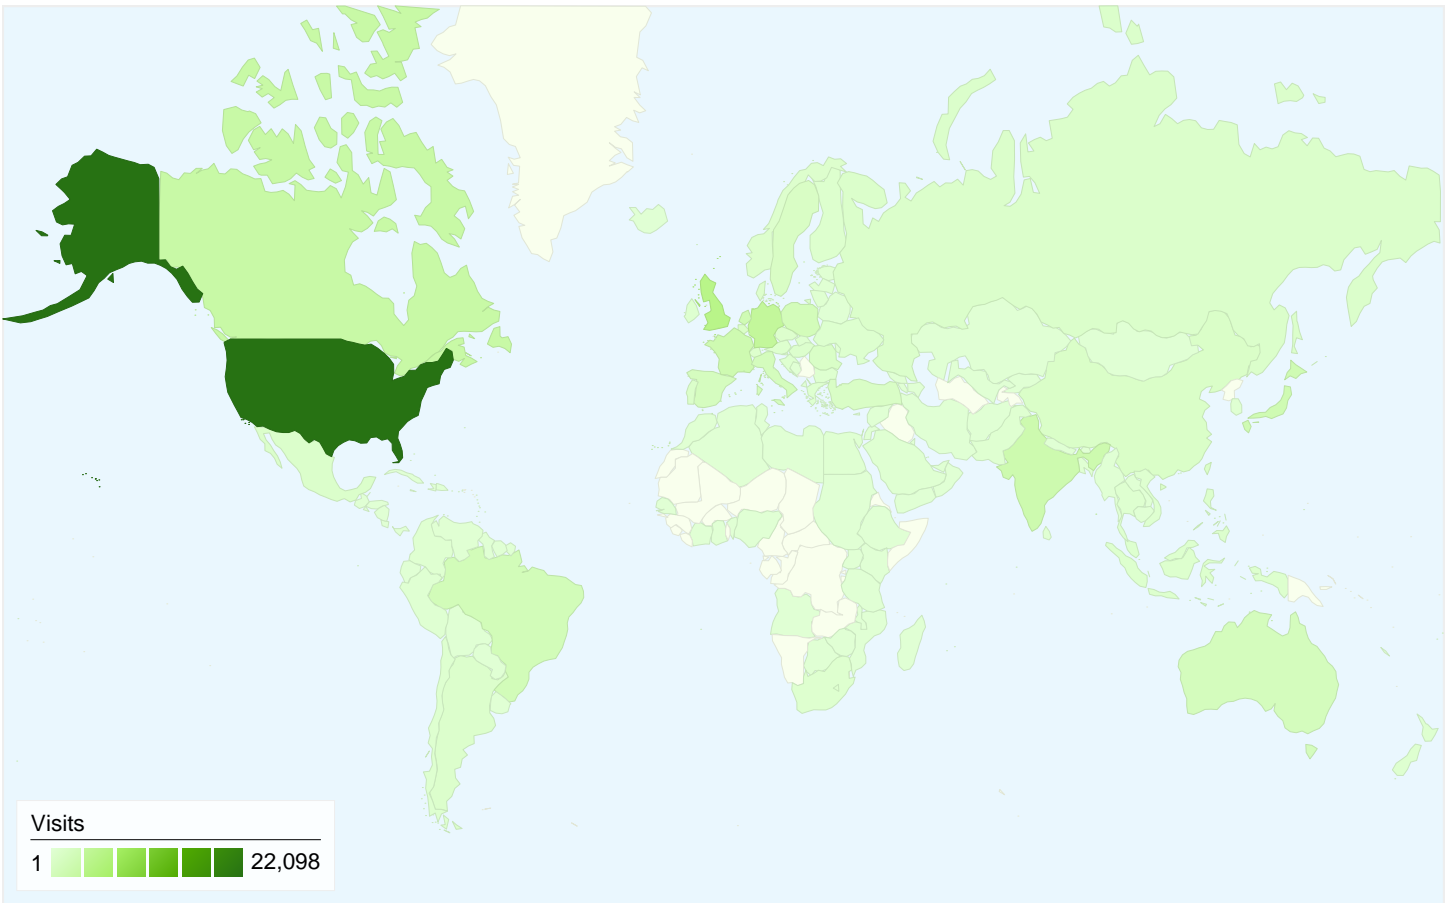

Site Usage

71,430 Visits

75.27% Bounce Rate

118,012 Pageviews

00:01:32 Avg. Time on Site

1.65 Pages/Visit

73.28% % New Visits

Map Overlay world

Visitors Overview

Visitors
54,632

Traffic Sources Overview

71,430 visits came from 169 countries/territories

Site Usage

Visits	Pages/Visit	Avg. Time on Site	% New Visits	Bounce Rate	
71,430 % of Site Total: 100.00%	1.65 Site Avg: 1.65 (0.00%)	00:01:32 Site Avg: 00:01:32 (0.00%)	73.85% Site Avg: 73.28% (0.77%)	75.27% Site Avg: 75.27% (0.00%)	
Country/Territory	Visits	Pages/Visit	Avg. Time on Site	% New Visits	Bounce Rate
United States	22,098	1.69	00:01:28	76.15%	75.01%
United Kingdom	4,940	1.63	00:01:28	73.30%	75.53%
Germany	3,731	1.66	00:01:20	70.25%	75.02%
Canada	3,061	1.60	00:01:10	78.70%	74.45%
India	2,446	1.62	00:02:13	80.83%	76.04%
France	2,322	1.84	00:01:45	74.76%	72.05%
Japan	2,157	1.31	00:00:48	78.91%	81.73%
Netherlands	2,135	1.74	00:01:41	70.91%	71.94%
Brazil	1,795	1.52	00:01:36	70.19%	77.94%
Poland	1,734	1.59	00:01:25	65.80%	75.95%

All traffic sources sent a total of 71,430 visits

 19.19% Direct Traffic

 62.31% Referring Sites

 18.49% Search Engines

- **Referring Sites**
44,510.00 (62.31%)
- **Direct Traffic**
13,710.00 (19.19%)
- **Search Engines**
13,210.00 (18.49%)

54,632 people visited this site

 **71,430 Visits**

 **54,632 Absolute Unique Visitors**

 **118,012 Pageviews**

 **1.65 Average Pageviews**

 **00:01:32 Time on Site**

 **75.27% Bounce Rate**

 **73.28% New Visits**